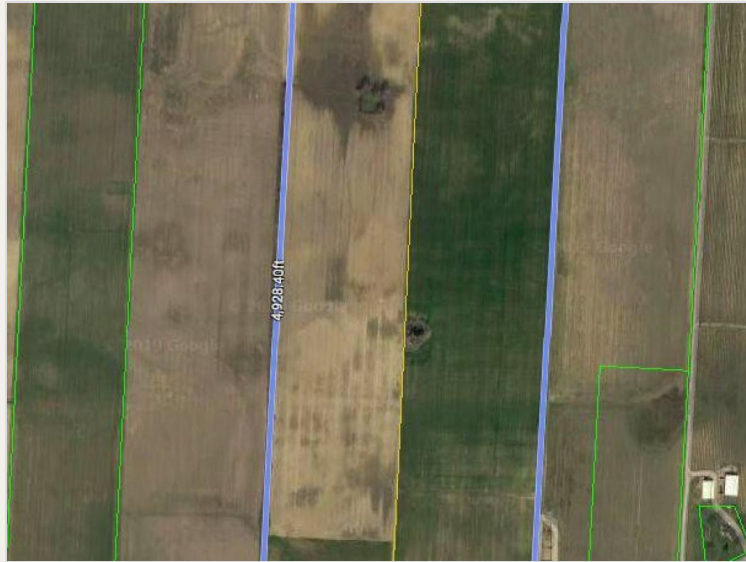

\$1,740,000 | 117.70 Acres

Cash crop  
Harrow, ON

This 117 acre farm is located in Prime Vineyard Country. Excellent yields on loamy soils. Portion of farm would be perfect for blueberries. Natural gas and municipal water at road. Located just off Lake Erie near Colchester.

## Listing Details

Property Id #:	10260
Price:	\$1,740,000
Farm Type:	Cash crop
Acreage (Total):	117.7
Province:	Ontario
Postal Code:	N0R 1G0

## Property & Land Remarks

Property Legal Description:	PT LT 59-60 CON 1 OR FRONT COLCHESTER AS IN R1120618 & R1181099 EXCEPT 12R11495, 12R11707 & 12R25668 TOWN OF ESSEX
Acreage (Total):	117.7
Workable Acres:	115